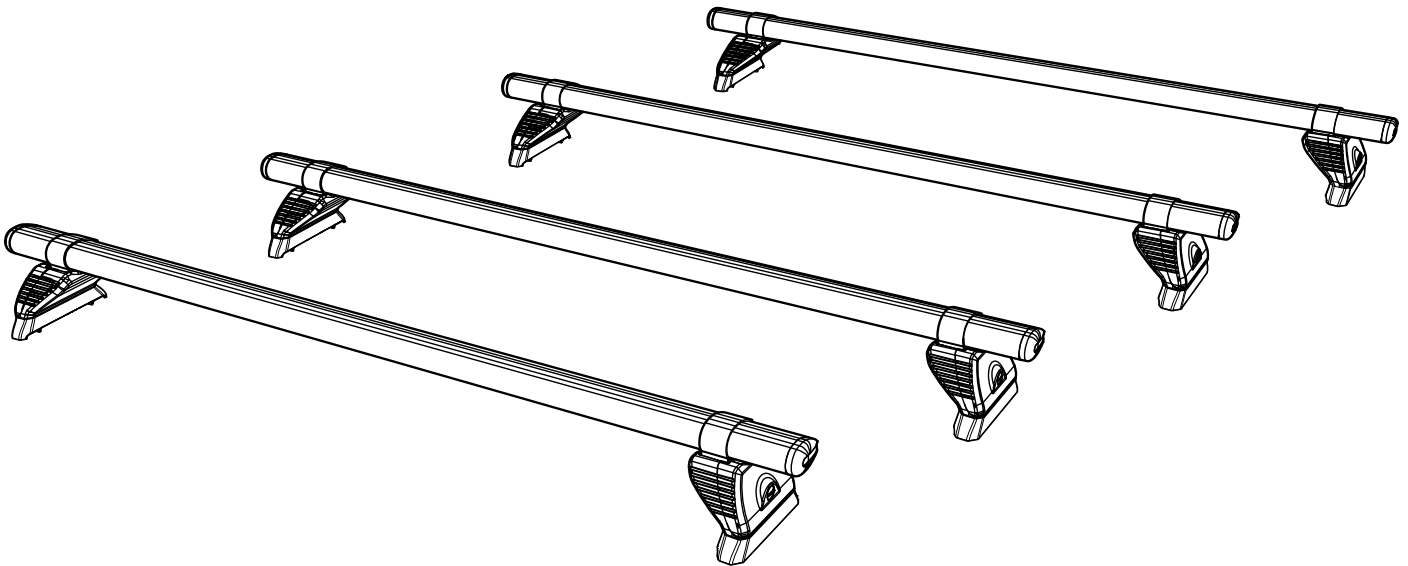

TA4PR/FL

KammBar

Instructions

CITY CRASH (✓)

According to ISO/ PAS 11154:2006

KammBar Pro

KammBar Fleet

Fitting Kit