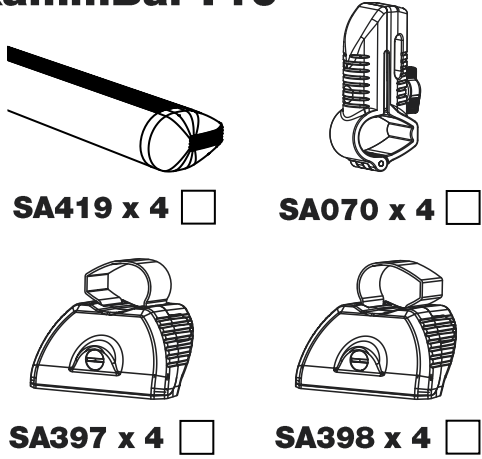

TA4PR/FL

KammBar

Instructions

CITY CRASH (✓)

According to ISO/ PAS 11154:2006

KammBar Pro

KammBar Fleet

Fitting Kit