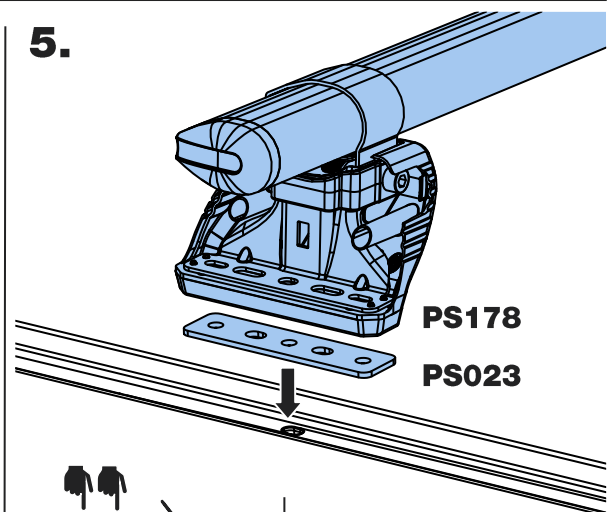

1.

2.

3.

SA397

PS176

SA397

PS178

SA397

PS178

SA397

PS176

SA398

PS176

SA398

PS178

SA398

PS178

SA398

PS176

4.

5.