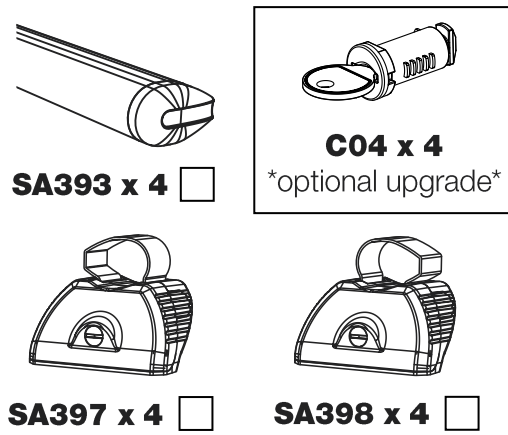

TA4PR/FL

KammBar

Instructions

CITY CRASH (✓)

According to ISO/ PAS 11154:2006

KammBar Pro

KammBar Fleet

Fitting Kit