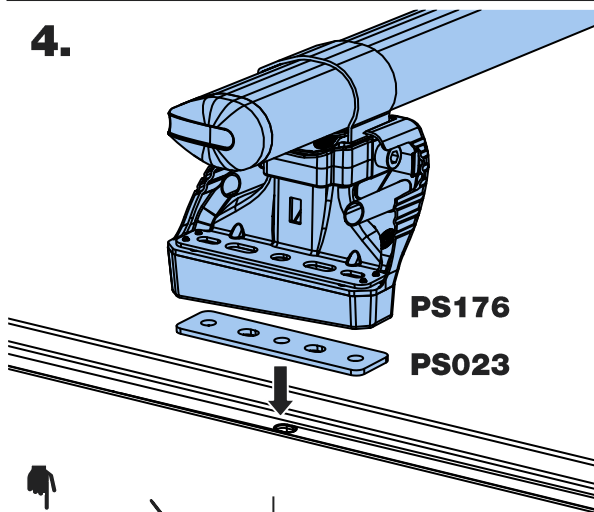

SA398

PS176

SA398

PS178

SA398

PS178

SA398

PS176

4.