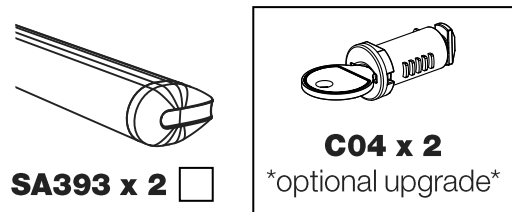

KammBar Fleet