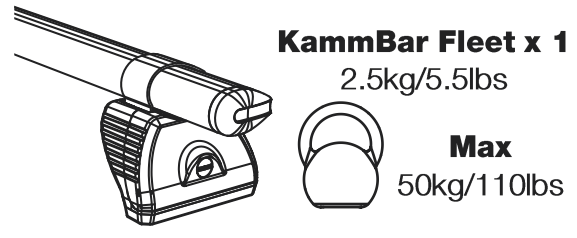

# P2PR/FL KammBar Instructions

**CITY CRASH** (✓)

According to ISO/ PAS 11154:2006