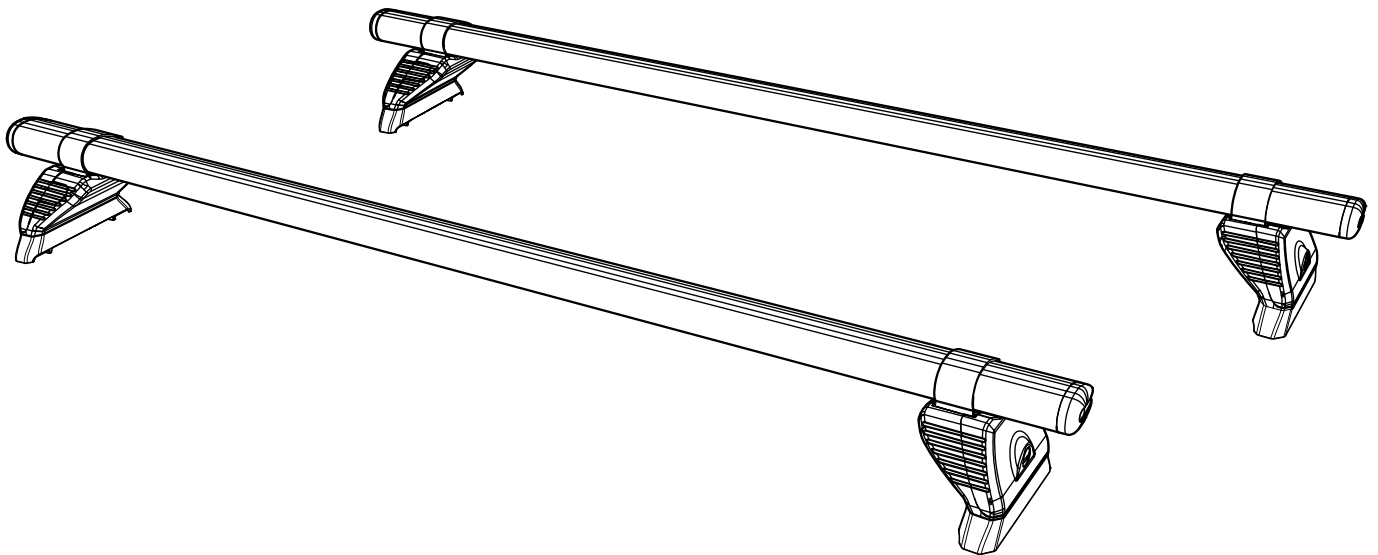

# P2PR/FL KammBar Instructions

**CITY CRASH** (✓)

According to ISO/ PAS 11154:2006