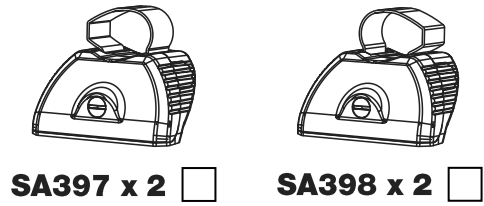

KammBar Fleet