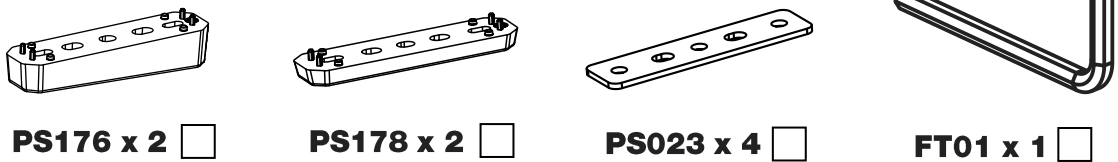

Fitting Kit