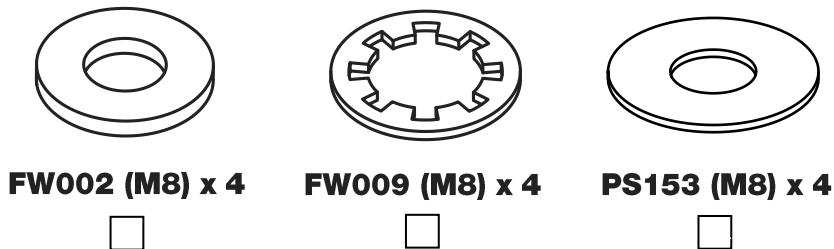

Fitting Kit