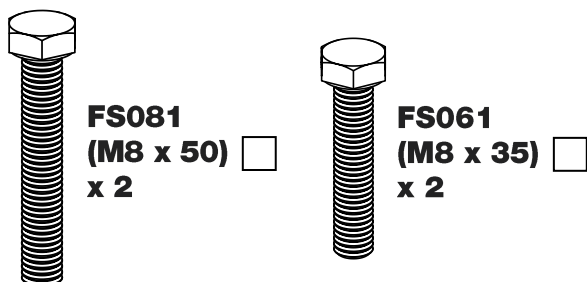

Fitting Kit