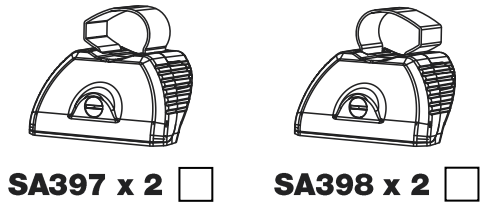

KammBar Pro