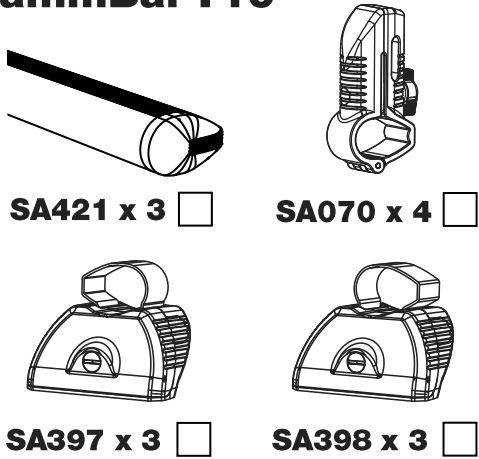

KammBar Pro