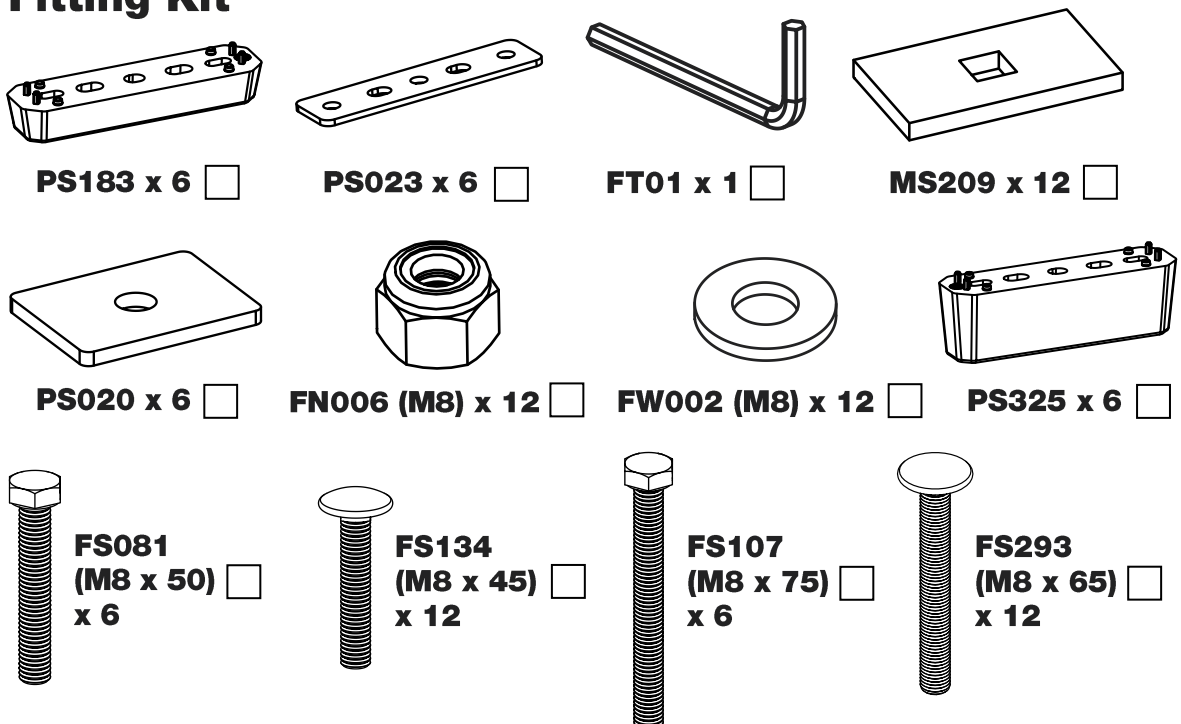

Fitting Kit