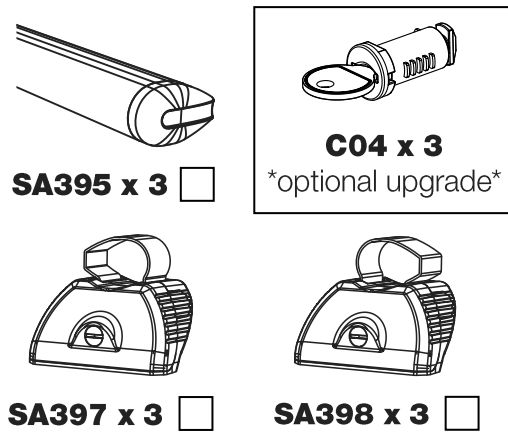

KammBar Fleet