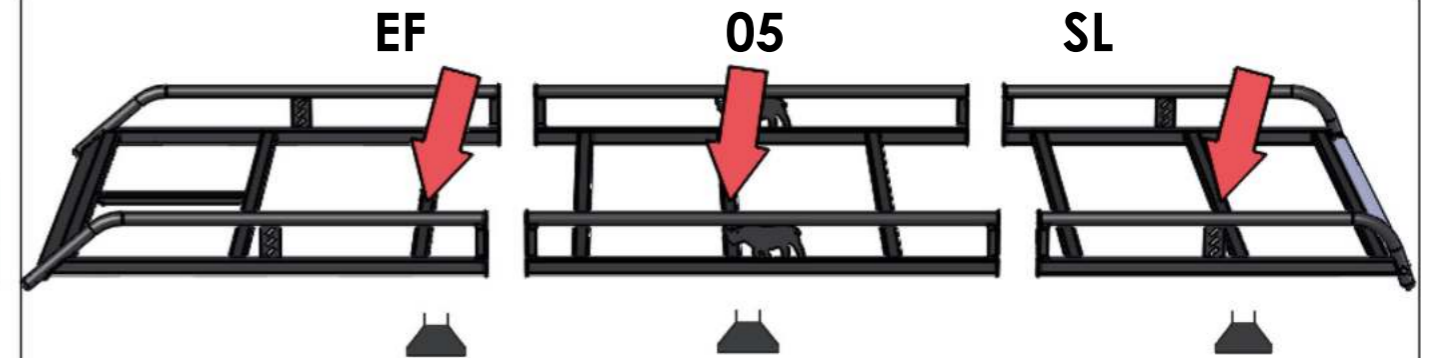

EU/R 661

JUMPY/DISPATCH/EXPERT/PROACE
2016-
L2, H1, TWIN DOORS

EU/R 663

JUMPY/DISPATCH/EXPERT/PROACE
2016-
L3, H1, TWIN DOOR

MS161 x 6

MS506 x 4

MS507 x 2

PS030 x 6

(1:1)

FB003 (M8 x 65) x 12

FW002 (M8) x 40

FN006 (M8) x 20

FS041 (M6 x 16) x 6

FW008 (M6) x 6

FW001 (M6) x 6

FN020 (M6) x 6