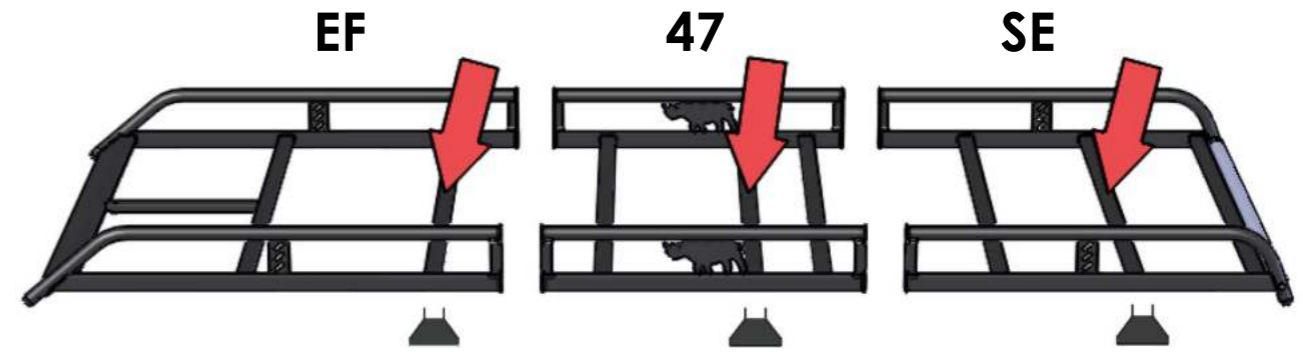

EU/R 661

JUMPY/DISPATCH/EXPERT/PROACE
2016-
L2, H1, TWIN DOORS

EU/R 663

JUMPY/DISPATCH/EXPERT/PROACE
2016-
L3, H1, TWIN DOOR

MS161 x 6

MS506 x 4

MS507 x 2

PS030 x 6

(1:1)

FB003 (M8 x 65) x 12

FW002 (M8) x 40

FN006 (M8) x 20

FS041 (M6 x 16) x 6

FW008 (M6) x 6

FW001 (M6) x 6

FN020 (M6) x 6