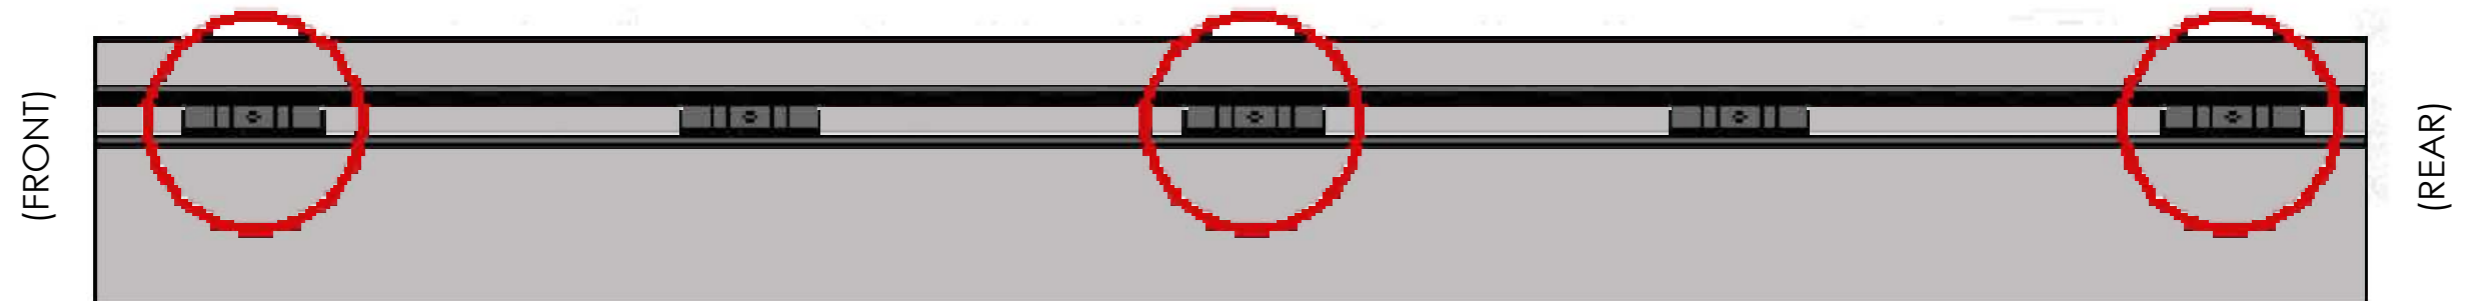

EU/R 661

JUMPY/DISPATCH/EXPERT/PROACE
2016-
L2, H1, TWIN DOORS

EU/R 663

JUMPY/DISPATCH/EXPERT/PROACE
2016-
L3, H1, TWIN DOOR

MS161 x 6

MS506 x 4

MS507 x 2

PS030 x 6

(1:1)

FB003 (M8 x 65) x 12

FW002 (M8) x 40

FN006 (M8) x 20

FS041 (M6 x 16) x 6

FW008 (M6) x 6

FW001 (M6) x 6

FN020 (M6) x 6