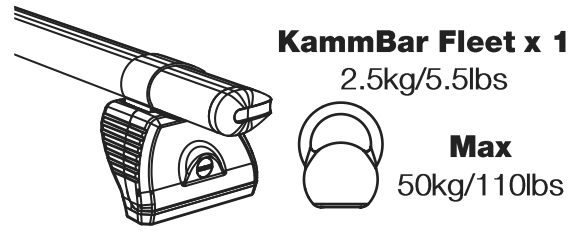

JC3PR/FL KammBar

Instructions

CITY CRASH (✓)

According to ISO/ PAS 11154:2006

KammBar Pro

KammBar Fleet

Fitting Kit

1.