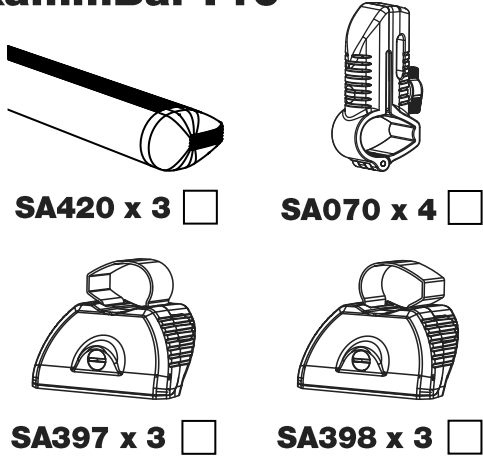

JC3PR/FL KammBar

Instructions

CITY CRASH (✓)

According to ISO/ PAS 11154:2006

KammBar Pro

KammBar Fleet

Fitting Kit

1.