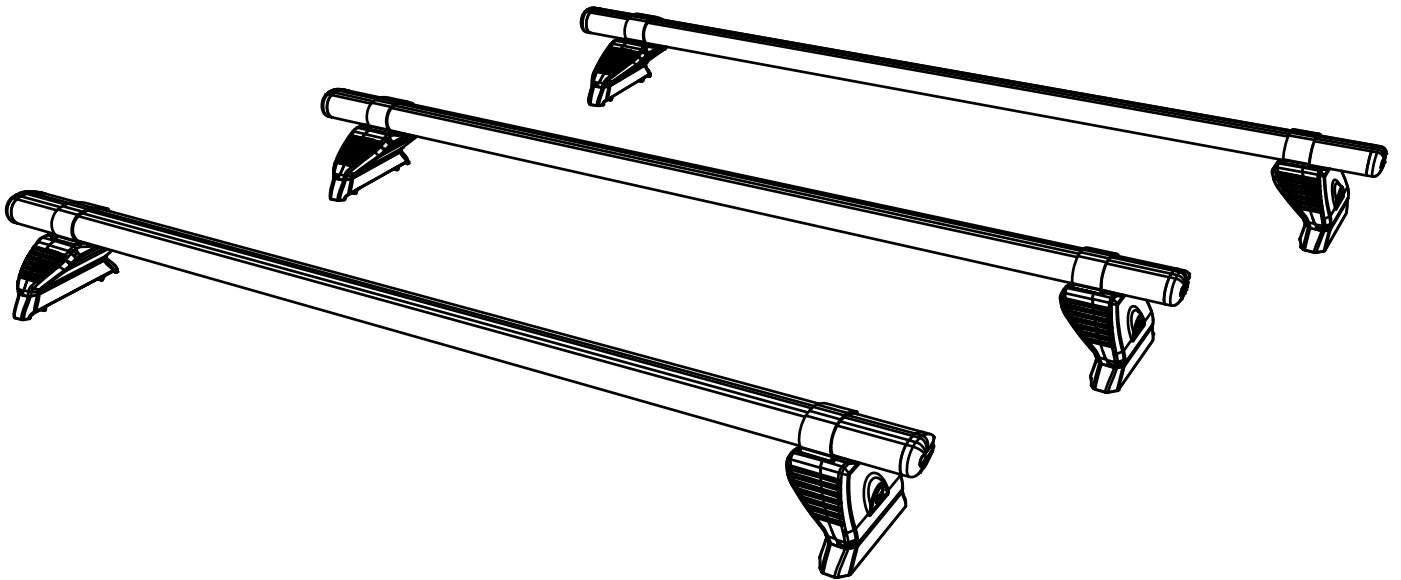

JC3PR/FL KammBar

Instructions

CITY CRASH (✓)

According to ISO/ PAS 11154:2006

KammBar Pro

KammBar Fleet

Fitting Kit

1.