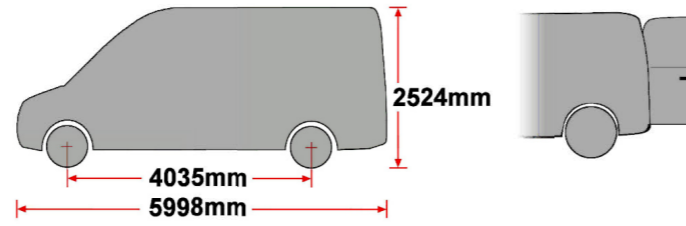

EU/R 548

JUMPER, BOXER, RELAY, DUCATO
LWB, HIGH ROOF, TWIN DOORS

EU/R 587

JUMPER, BOXER, RELAY, DUCATO
ExLWB, HIGH ROOF, TWIN DOORS

MS161 x 8

MS170 x 8

MS202 x 8

PS047 x 8

(1:1)

FB003 (M8 x 65) x 16

FW002 (M8) x 56

FN006 (M8) x 36

FS035 (M8 x 40) x 8

Q9978 (M8) x 16

PS065 (M8) x 8

FS015 (M8 x 25) x 12