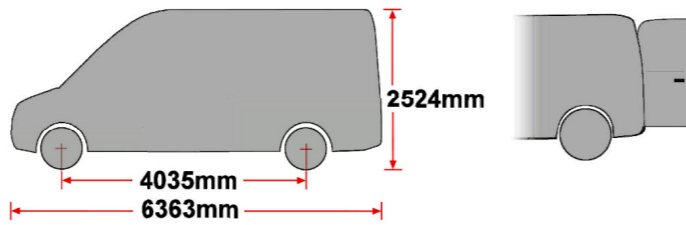

EU/R 548

JUMPER, BOXER, RELAY, DUCATO
LWB, HIGH ROOF, TWIN DOORS

EU/R 587

JUMPER, BOXER, RELAY, DUCATO
ExLWB, HIGH ROOF, TWIN DOORS

MS161 x 8

MS170 x 8

MS202 x 8

PS047 x 8

(1:1)

FB003 (M8 x 65) x 16

FW002 (M8) x 56

FN006 (M8) x 36

FS035 (M8 x 40) x 8

Q9978 (M8) x 16

PS065 (M8) x 8

FS015 (M8 x 25) x 12