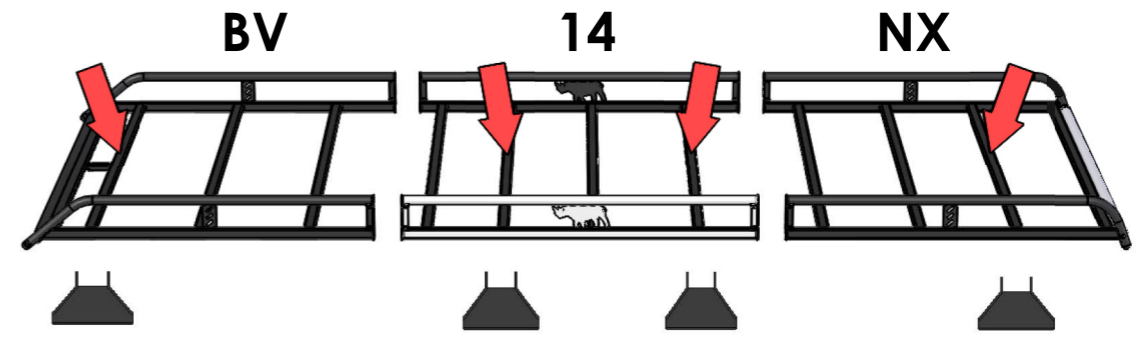

EU/R 548

JUMPER, BOXER, RELAY, DUCATO
LWB, HIGH ROOF, TWIN DOORS

EU/R 587

JUMPER, BOXER, RELAY, DUCATO
ExLWB, HIGH ROOF, TWIN DOORS

MS161 x 8

MS170 x 8

MS202 x 8

PS047 x 8

(1:1)

FB003 (M8 x 65) x 16

FW002 (M8) x 56

FN006 (M8) x 36

FS035 (M8 x 40) x 8

Q9978 (M8) x 16

PS065 (M8) x 8

FS015 (M8 x 25) x 12