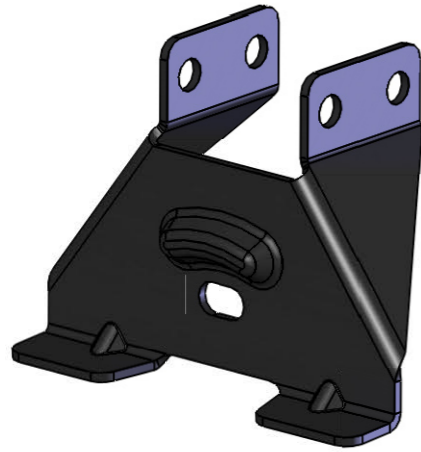

EU/R 548

JUMPER, BOXER, RELAY, DUCATO
LWB, HIGH ROOF, TWIN DOORS

EU/R 587

JUMPER, BOXER, RELAY, DUCATO
ExLWB, HIGH ROOF, TWIN DOORS

MS161 x 8

MS170 x 8

MS202 x 8

PS047 x 8

(1:1)

FB003 (M8 x 65) x 16

FW002 (M8) x 56

FN006 (M8) x 36

FS035 (M8 x 40) x 8

Q9978 (M8) x 16

PS065 (M8) x 8

FS015 (M8 x 25) x 12

13mm x 2