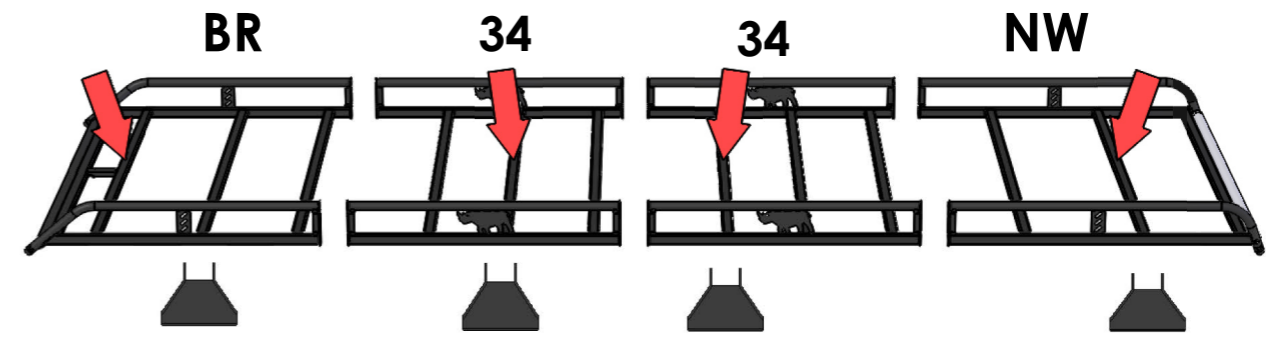

EU/R 548

JUMPER, BOXER, RELAY, DUCATO
LWB, HIGH ROOF, TWIN DOORS

EU/R 587

JUMPER, BOXER, RELAY, DUCATO
ExLWB, HIGH ROOF, TWIN DOORS

MS161 x 8

MS170 x 8

MS202 x 8

PS047 x 8

(1:1)

FB003 (M8 x 65) x 16

FW002 (M8) x 56

FN006 (M8) x 36

FS035 (M8 x 40) x 8

Q9978 (M8) x 16

PS065 (M8) x 8

FS015 (M8 x 25) x 12