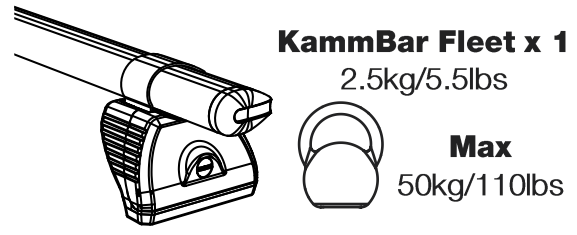

GA2PR/FL

KammBar

Instructions

CITY CRASH (✓)

According to ISO/ PAS 11154:2006

KammBar Pro

KammBar Fleet

Fitting Kit