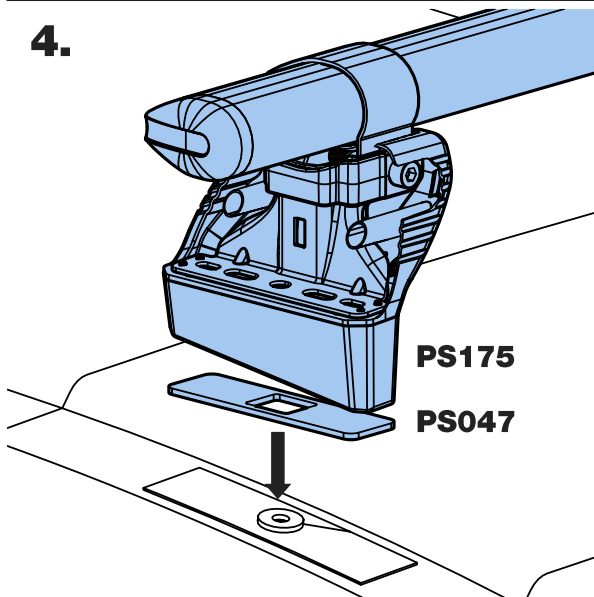

SA398
PS176

SA397
PS175

SA398
PS175

4.