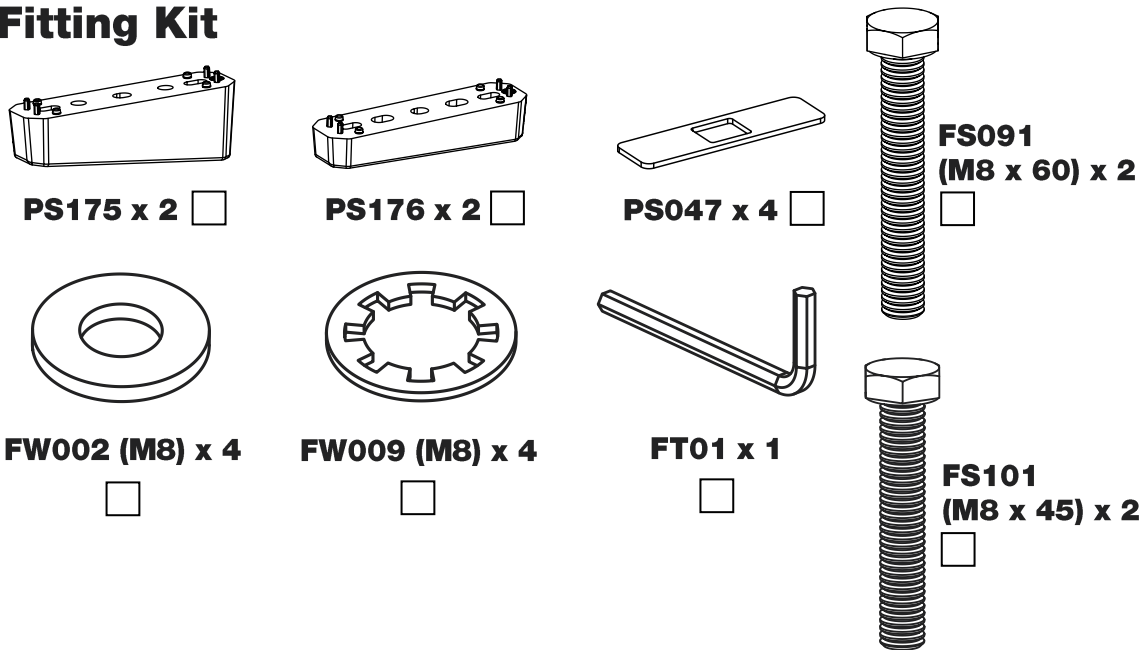

GA2PR/FL

KammBar

Instructions

CITY CRASH (✓)

According to ISO/ PAS 11154:2006

KammBar Pro

KammBar Fleet

Fitting Kit