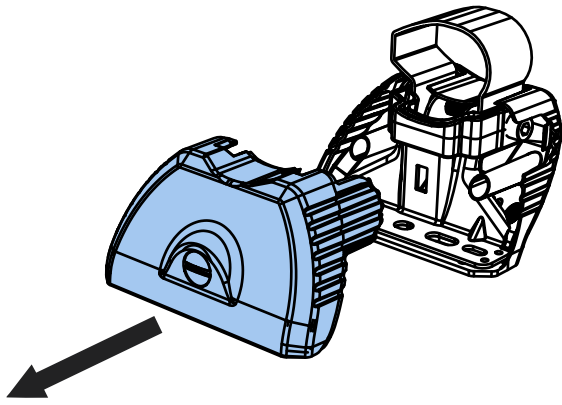

1.

2.

3.

SA397
PS176

SA398
PS176

SA397
PS175

SA398
PS175

4.

5.