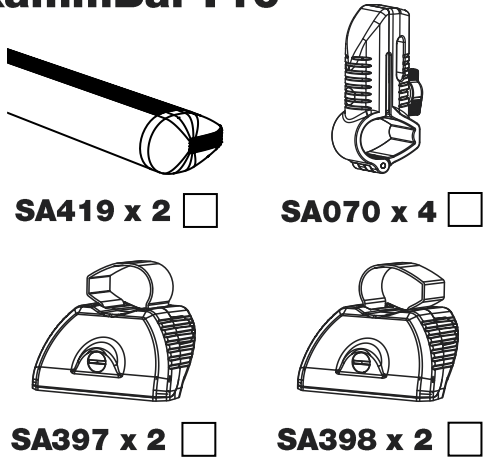

GA2PR/FL

KammBar

Instructions

CITY CRASH (✓)

According to ISO/ PAS 11154:2006

KammBar Pro

KammBar Fleet

Fitting Kit