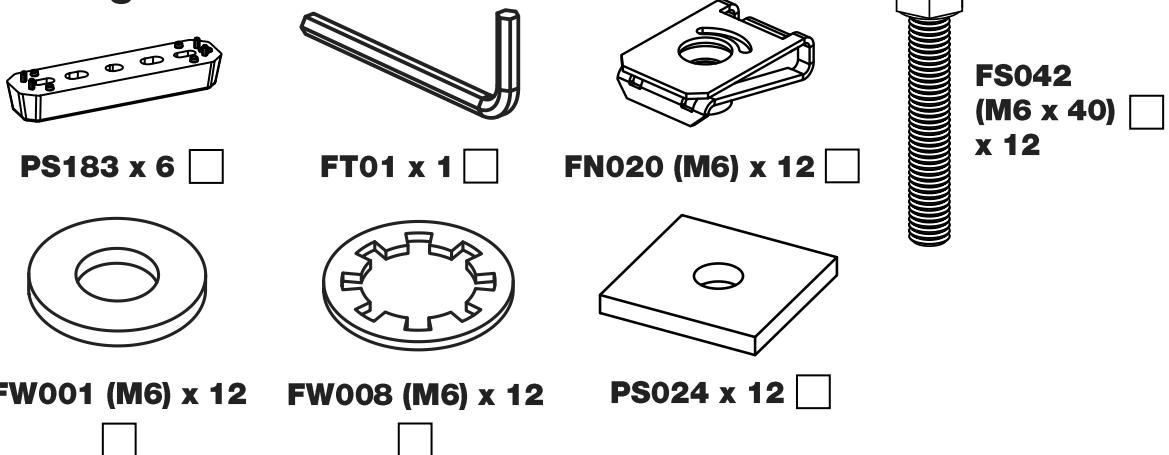

MA3PR/FL

KammBar

Instructions

CITY CRASH (✓)

According to ISO/ PAS 11154:2006

KammBar Pro

KammBar Fleet

Fitting Kit