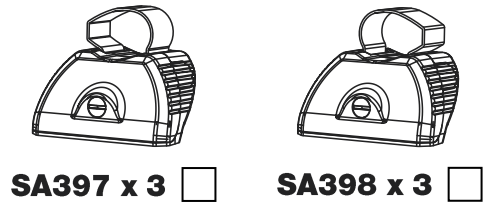

MA3PR/FL

KammBar

Instructions

CITY CRASH (✓)

According to ISO/ PAS 11154:2006

KammBar Pro

KammBar Fleet

Fitting Kit