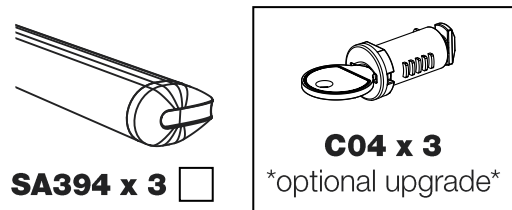

MA3PR/FL

KammBar

Instructions

CITY CRASH (✓)

According to ISO/ PAS 11154:2006

KammBar Pro

KammBar Fleet

Fitting Kit