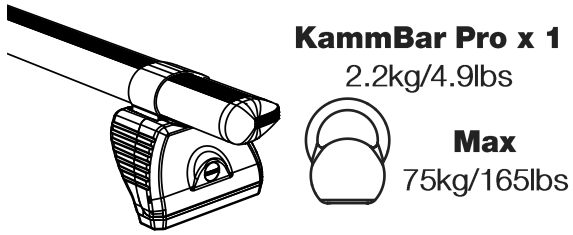

MA3PR/FL

KammBar

Instructions

CITY CRASH (✓)

According to ISO/ PAS 11154:2006

KammBar Pro

KammBar Fleet

Fitting Kit