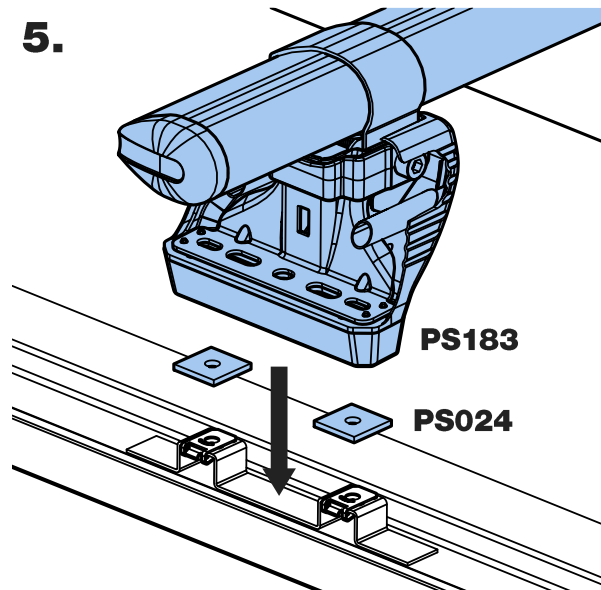

1.

2.

3.

SA397

PS183

SA397

PS183

SA397

PS183

SA398

PS183

SA398

PS183

SA398

PS183

4.

5.