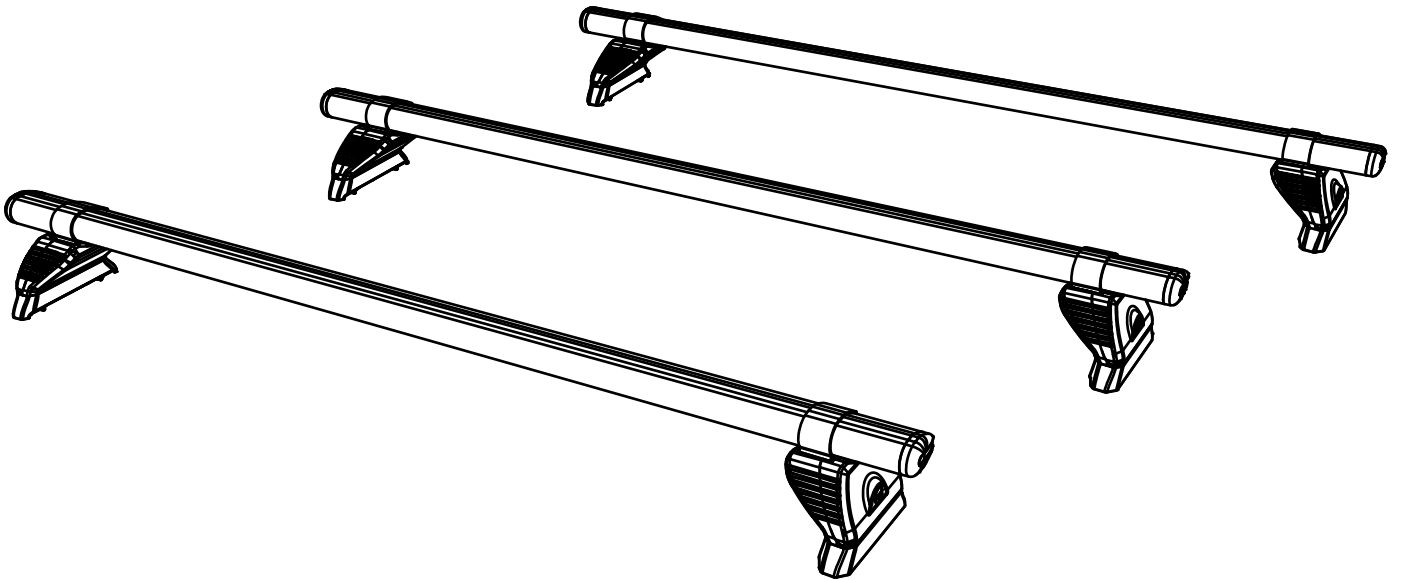

MA3PR/FL

KammBar

Instructions

CITY CRASH (✓)

According to ISO/ PAS 11154:2006

KammBar Pro

KammBar Fleet

Fitting Kit