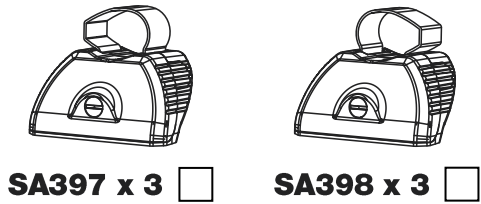

MA3PR/FL

KammBar

Instructions

CITY CRASH (✓)

According to ISO/ PAS 11154:2006

KammBar Pro

KammBar Fleet

Fitting Kit