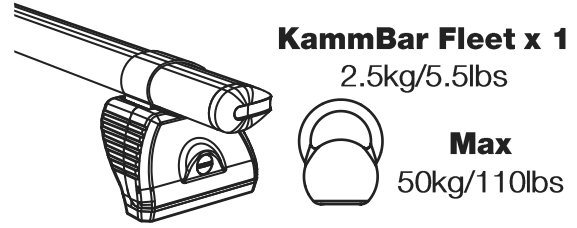

MA3PR/FL

KammBar

Instructions

CITY CRASH (✓)

According to ISO/ PAS 11154:2006

KammBar Pro

KammBar Fleet

Fitting Kit